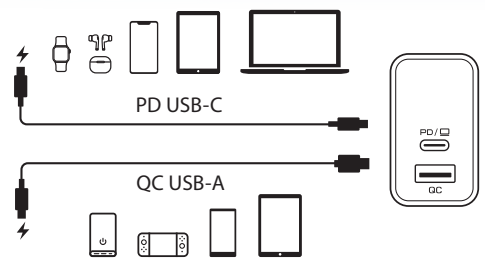

2 Charge Ports

PD

QC