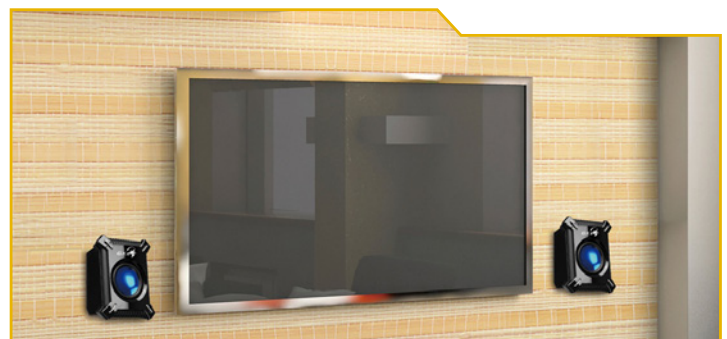

Wall-mountable Design

Mount versatile satellites to the wall, you have extra freedom to perfect your placement.