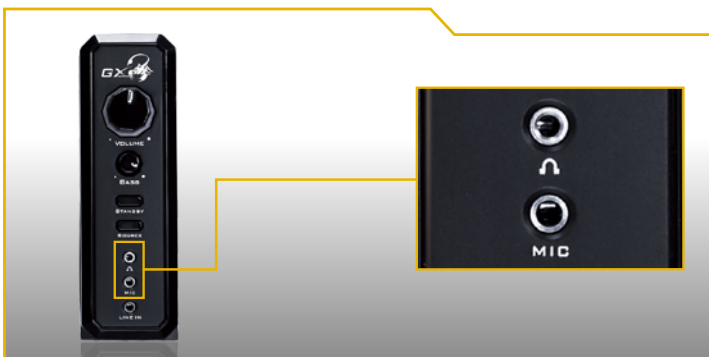

Its high-power 2.1 gaming speaker will blow your mind with an impressive 45 Watts RMS audio that adds impressive surround sound to your gaming, music, and video experience. In addition, its excellent speaker size to ergonomically fit minimal desktop space for ultimate gaming comfort. This supreme Gaming Speaker System is not only for your favorite action movie or beloved music; you can also connect this powerful speaker to TV while enjoying your favorite XBOX or PlayStation games.

- ▶ Thunderclap 2.1CH gaming speaker system
- ▶ Pulsating led goes with dynamic bass
- ▶ Individual control box makes it easy to adjust music
- ▶ Multiple inputs
- ▶ Easy Access to volume and bass
- ▶ Wall-mountable design

Thunderclap 2.1CH gaming speaker system

Genius SW-G2.1 2000 II has rich, deep, solid sound quality for excellent bass performance and clear and detailed mid and high range frequencies for realistic sound.

Easy Access

The Volume and Bass Controls are on the front panel for easy access. Headset and Microphone jacks are also on the panel for private listening and internet chatting.

Multiple Inputs

It comes with inputs of stereo RCA, 3.5mm primary and 3.5mm auxiliary inputs as well as 3.5mm headphone jack, a 3.5mm primary microphone jack, and a 3.5mm line input jack.