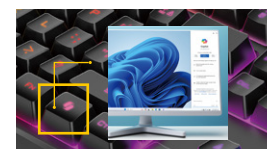

Copilot Key design

19 Anti Ghosting

19 Key Anti-ghosting design
Pressing multiple keys at the same time no conflict

► Features

- RGB Illuminated gaming keyboard
- Programmable macro keys for special set of macro keys to rapid attack
- 19 Anti-Ghosting keys for multiple keys no conflict
- Illuminated keys with RGB backlighting
- Adjustable brightness of the backlight
- Ten different RGB lighting modes
- Built-in 16KB memory to save software setting
- Spill resistant design

► System Requirements

- Windows 8, 10, 11 or later
- Mac OS X 10.8 or later
- Available USB port

► Package Contents

- Scorpion K7 keyboard
- Multi-language quick guide