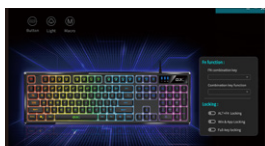

Programmable Macro Keys