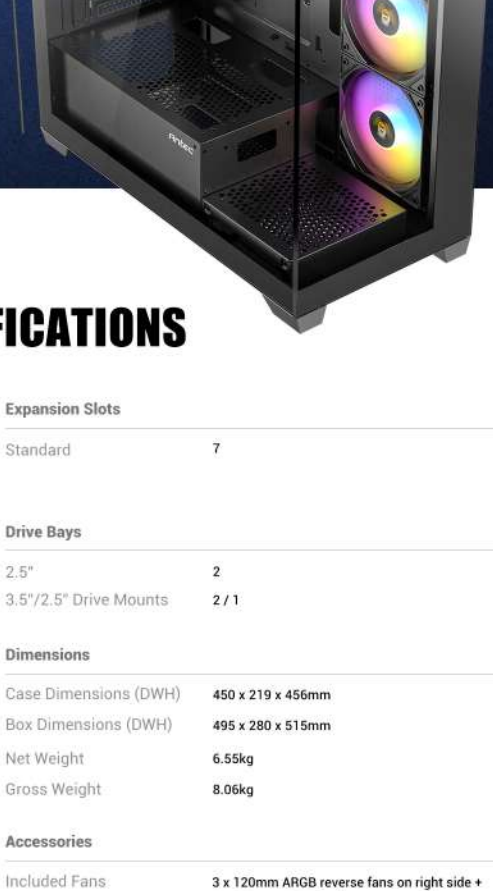

DIMENSIONS

450 x 219 x 456mm(DWH)