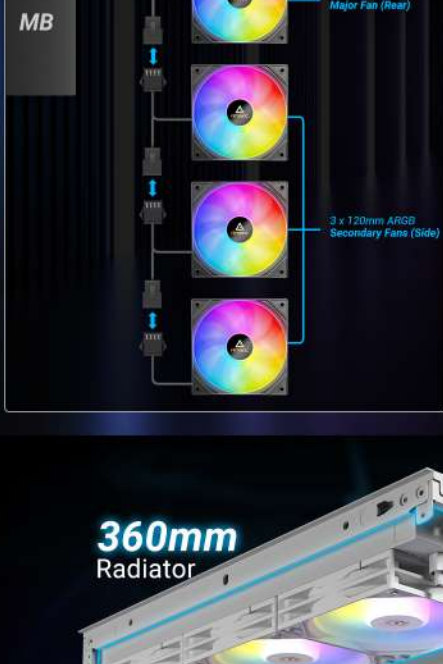

PRE-INSTALLED 4 x 120mm ARGB FANS